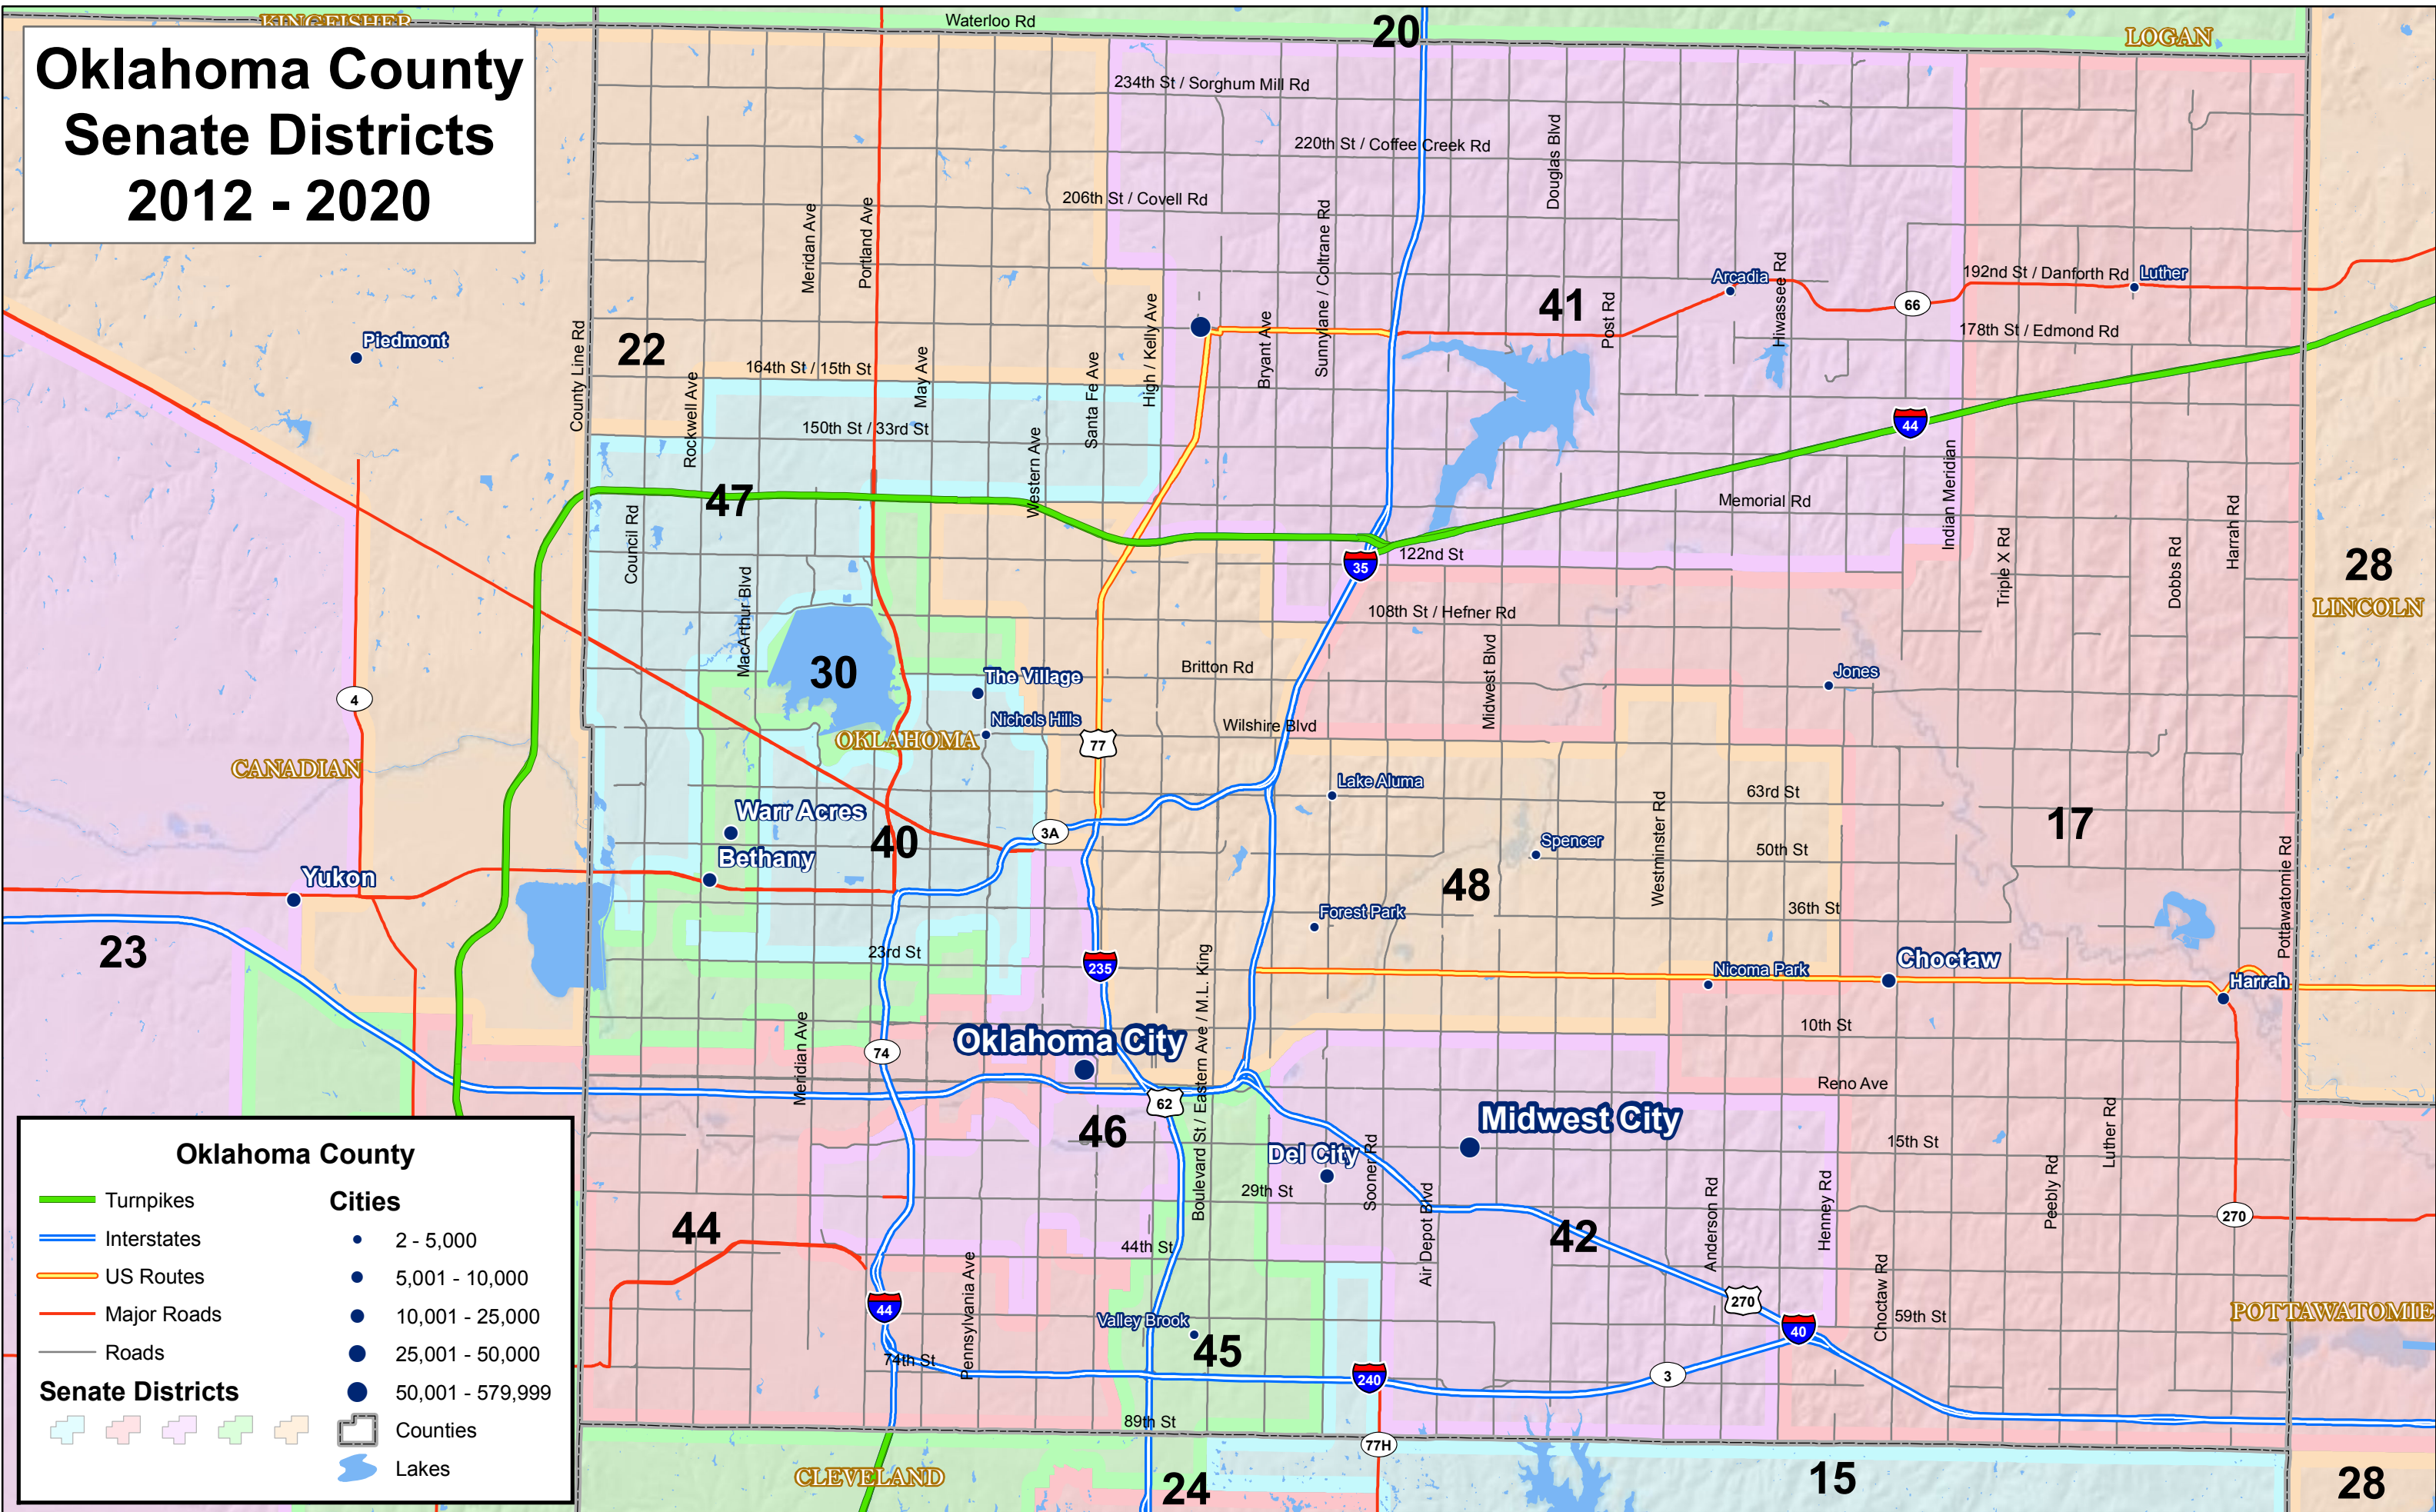

# Oklahoma County Senate Districts 2012 - 2020

**Oklahoma County**

- Turnpikes
- Interstates
- US Routes
- Major Roads
- Roads

**Senate Districts**

- Legend for Senate Districts (colored squares)

**Cities**

- 2 - 5,000
- 5,001 - 10,000
- 10,001 - 25,000
- 25,001 - 50,000
- 50,001 - 579,999

**Counties**

- Legend for Counties (dashed lines)

**Lakes**

- Legend for Lakes (blue shapes)