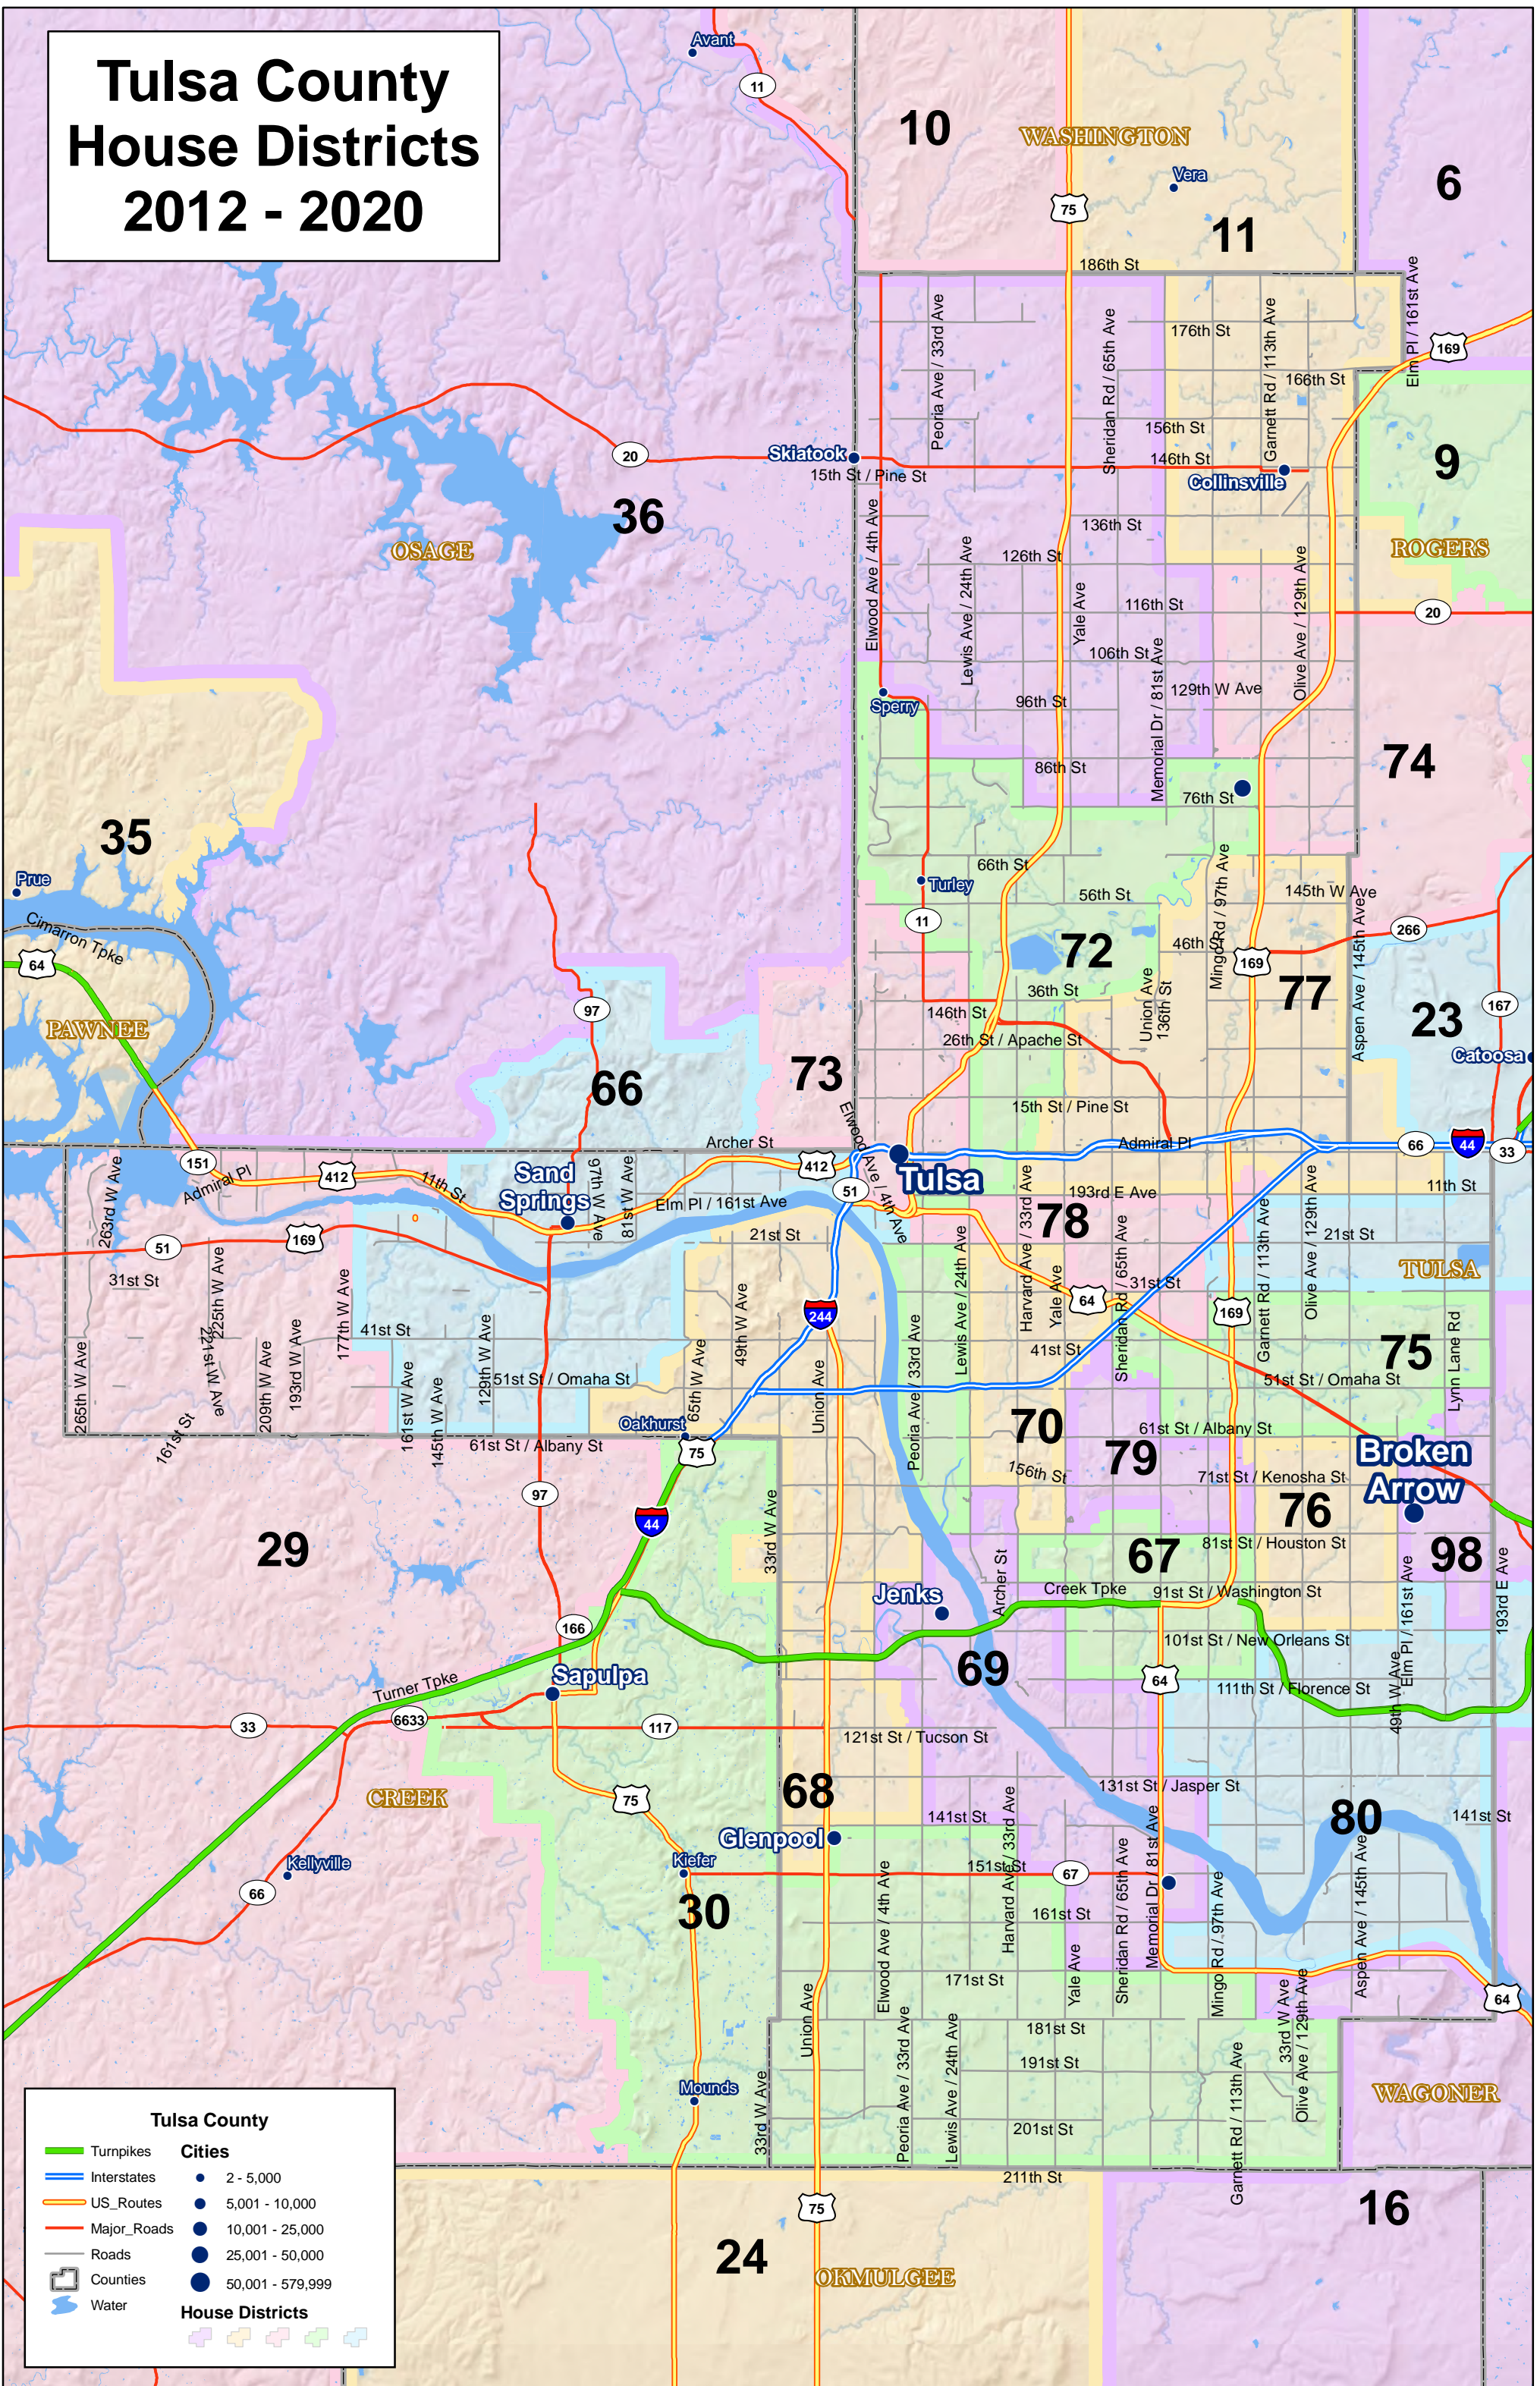

Tulsa County House Districts 2012 - 2020

Tulsa County	
	Turnpikes
	Interstates
	US_Routes
	Major_Roads
	Roads
	Counties
	Water
Cities	
	2 - 5,000
	5,001 - 10,000
	10,001 - 25,000
	25,001 - 50,000
	50,001 - 579,999
House Districts	