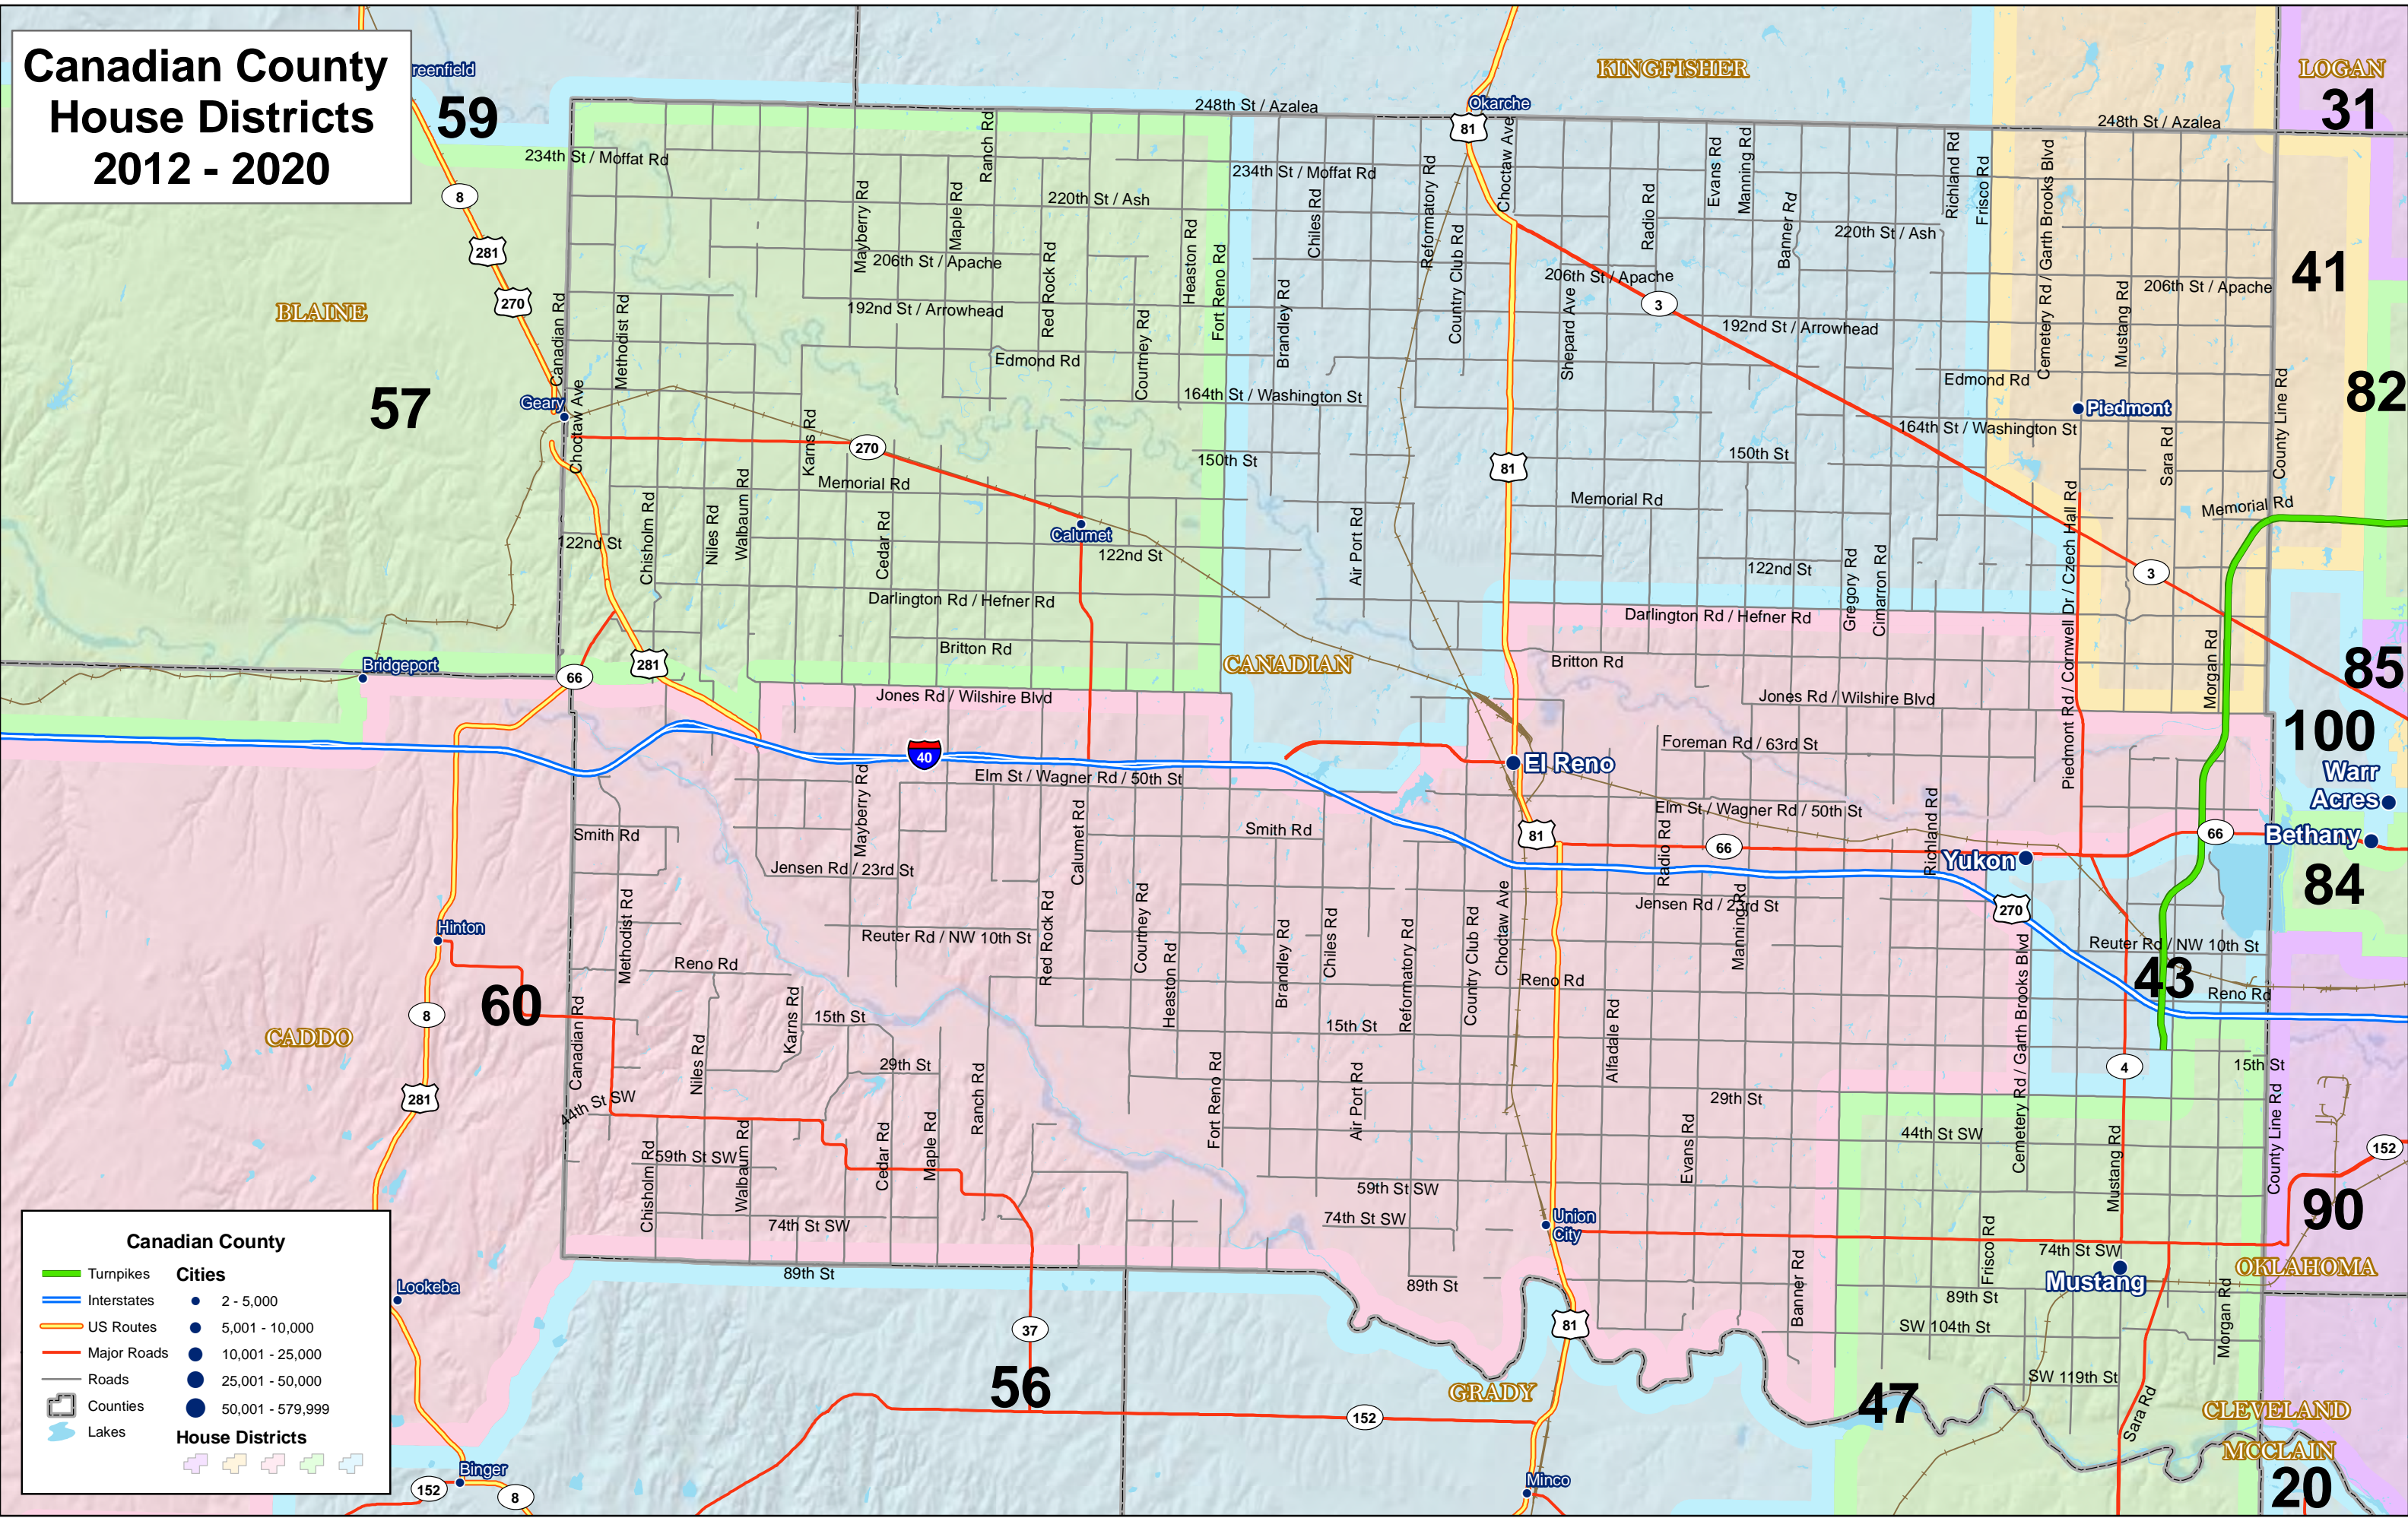

Canadian County House Districts 2012 - 2020

Canadian County	
	Turnpikes
	Interstates
	US Routes
	Major Roads
	Roads
	Counties
	Lakes
Cities	
	2 - 5,000
	5,001 - 10,000
	10,001 - 25,000
	25,001 - 50,000
	50,001 - 579,999
House Districts	