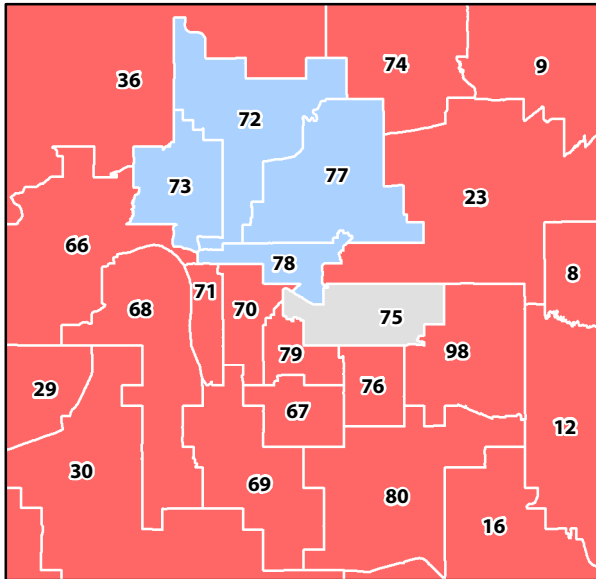

Oklahoma City Metro

Tulsa Metro

State of Oklahoma

House District Boundaries 2011-2021

56th Legislature | 2017-2018

- Republican - 73
- Democrat - 26
- Vacant - 2

56th Legislature | 2017-2018

HD	Representative	City	County	Party	HD	Representative	City	County	Party
1	Johnny Tadlock	Idabel	*LeFlore, McCurtain	D	52	Charles L. Ortega	Altus	*Greer, Harmon, Jackson, *Kiowa	R
2	John R. Bennett	Sallisaw	*Sequoyah	R	53	Mark McBride	Moore	*Cleveland	R
3	Rick West	Heavener	*LeFlore	R	54	Kevin West	Moore	*Cleveland, *Oklahoma	R
4	Matt Meredith	Hulbert	*Cherokee	D	55	Todd Russ	Cordell	*Beckham, *Greer, *Kiowa, Roger Mills, Washita	R
5	Josh West	Grove	*Delaware, *Mayes	R	56	David L. Perryman	Chickasha	*Caddo, *Grady, *Kiowa	D
6	Chuck Hoskin	Vinita	Craig, *Mayes, *Rogers	D	57	Harold Wright	Weatherford	*Beckham, *Blaine, *Caddo, *Canadian, Custer	R
7	Ben Loring	Miami	*Delaware, Ottawa	D	58	Carl Newton	Cherokee	Alfalfa, Major, Woods, *Woodward	R
8	Tom Gann	Inola	*Mayes, *Rogers, *Wagoner	R	59	Mike Sanders	Kingfisher	*Blaine, *Canadian, Dewey, *Kingfisher, *Woodward	R
9	Mark Lepak	Claremore	*Rogers	R	60	Rhonda Baker	Yukon	*Caddo, *Canadian	R
10	Travis Dunlap	Bartlesville	Nowata, *Osage, *Washington	R	61	Casey Murdock	Felt	Beaver, Cimarron, Ellis, Harper, Texas, *Woodward	R
11	Earl Sears	Bartlesville	*Rogers, *Tulsa, *Washington	R	62	John Michael Montgomery	Lawton	*Comanche	R
12	Kevin McDugle	Broken Arrow	*Wagoner	R	63	Jeff Coody	Grandfield	*Comanche, Tillman	R
13	Avery Carl Frix	Muskogee	*McIntosh, *Muskogee	R	64	Rande Worthen	Lawton	*Comanche	R
14	George Faught	Muskogee	*Cherokee, *Muskogee	R	65	Scooter Park	Devol	*Caddo, *Comanche, Cotton, *Grady, *Stephens	R
15	Ed Cannaday	Porum	Haskell, *LeFlore, *McIntosh, *Muskogee, *Pittsburg, *Sequoyah	D	66	Jadine Nollan	Sand Springs	*Osage, *Tulsa	R
16	Scott Fetgatter	Okmulgee	*Muskogee, *Okmulgee, *Tulsa, *Wagoner	R	67	Scott McEachin	Tulsa	*Tulsa	R
17	Brian Renegar	McAlester	Latimer, *LeFlore, *Pittsburg	D	68	Glen Mulready	Tulsa	*Creek, *Tulsa	R
18	Donnie Condit	McAlester	Coal, *Hughes, *McIntosh, *Pittsburg	D	69	Chuck Strohm	Jenks	*Tulsa	R
19	Justin JJ Humphrey	Lane	*Atoka, *Bryan, Choctaw, Pushmataha	R	70	Carol Bush	Tulsa	*Tulsa	R
20	Bobby Cleveland	Norman	*Cleveland, *Garvin, *McClain, *Pottawatomie	R	71	Katie Henke	Tulsa	*Tulsa	R
21	Dustin Roberts	Durant	*Bryan	R	72	Monroe Nichols	Tulsa	*Tulsa	D
22	Charles A. McCall	Atoka	*Atoka, *Garvin, Johnston, *Murray	R	73	Regina Goodwin	Tulsa	*Osage, *Tulsa	D
23	Terry O'Donnell	Tulsa	*Rogers, *Tulsa, *Wagoner	R	74	Dale Derby	Owasso	*Rogers, *Tulsa	R
24	Steve Kouplen	Beggs	*Hughes, Okfuskee, *Okmulgee	D	75	VACANT	Tulsa	*Tulsa	
25	Todd Thomsen	Ada	Pontotoc	R	76	David Brumbaugh	Broken Arrow	*Tulsa	R
26	Dell Kerbs	Shawnee	*Pottawatomie	R	77	Eric Proctor	Tulsa	*Rogers, *Tulsa	D
27	Josh Cockroft	Wanette	*Cleveland, *Pottawatomie	R	78	Meloyde Blancett	Tulsa	*Tulsa	D
28	VACANT	Seminole	*Pottawatomie, Seminole		79	Weldon Watson	Tulsa	*Tulsa	R
29	Kyle Hilbert	Depew	*Creek, *Tulsa	R	80	Mike Ritze	Broken Arrow	*Tulsa, *Wagoner	R
30	Mark Lawson	Sapulpa	*Creek, *Tulsa	R	81	Mike Osburn	Edmond	*Oklahoma	R
31	Jason W. Murphey	Guthrie	*Logan, *Oklahoma	R	82	Kevin Calvey	Oklahoma City	*Oklahoma	R
32	Kevin Wallace	Wellston	Lincoln, *Logan	R	83	Randy McDaniel	Edmond	*Oklahoma	R
33	Greg Babinec	Cushing	*Logan, *Payne	R	84	Tammy West	Bethany	*Oklahoma	R
34	Cory T. Williams	Stillwater	*Payne	D	85	Cyndi Munson	OKC	*Oklahoma	D
35	Dennis Casey	Morrison	*Creek, *Noble, *Osage, Pawnee, *Payne	R	86	William T. (Will) Fourkiller	Stilwell	Adair, *Cherokee, *Delaware	D
36	Sean Roberts	Hominy	*Osage, *Tulsa	R	87	Collin Walke	OKC	*Oklahoma	D
37	Steven E. Vaughan	Ponca City	*Kay, *Osage	R	88	Jason Dunnington	OKC	*Oklahoma	D
38	John Pfeiffer	Orlando	*Garfield, Grant, *Kay, *Logan, *Noble	R	89	Shane Stone	OKC	*Oklahoma	D
39	Ryan Martinez	Edmond	*Oklahoma	R	90	Jon Echols	OKC	*Cleveland, *Oklahoma	R
40	Chad Caldwell	Enid	*Garfield	R	91	Chris Kannady	OKC	*Cleveland	R
41	John Enns	Enid	*Canadian, *Garfield, *Kingfisher, *Oklahoma	R	92	Forrest Bennett	OKC	*Oklahoma	D
42	Tim Downing	Purcell	*Garvin, *McClain	R	93	Mickey Dollens	OKC	*Oklahoma	D
43	John Paul Jordan	Yukon	*Canadian	R	94	Scott Inman	OKC	*Oklahoma	D
44	Emily Virgin	Norman	*Cleveland	D	95	Roger Ford	Oklahoma City	*Oklahoma	R
45	Claudia Griffith	Norman	*Cleveland	D	96	Lewis H. Moore	Arcadia	*Oklahoma	R
46	Scott Martin	Norman	*Cleveland	R	97	Jason Lowe	OKC	*Oklahoma	D
47	Leslie Osborn	Mustang	*Canadian, *Grady	R	98	Michael Rogers	Broken Arrow	*Tulsa, *Wagoner	R
48	Pat Ownbey	Ardmore	*Carter, *Garvin, *Murray	R	99	George Young	OKC	*Oklahoma	D
49	Tommy C. Hardin	Madill	*Carter, Love, Marshall	R	100	Elise Hall	OKC	*Oklahoma	R
50	Marcus McEntire	Duncan	Jefferson, *Stephens	R	101	Tess Teague	Choctaw	*Oklahoma	R
51	Scott R. Biggs	Chickasha	*Grady, *McClain, *Stephens	R					