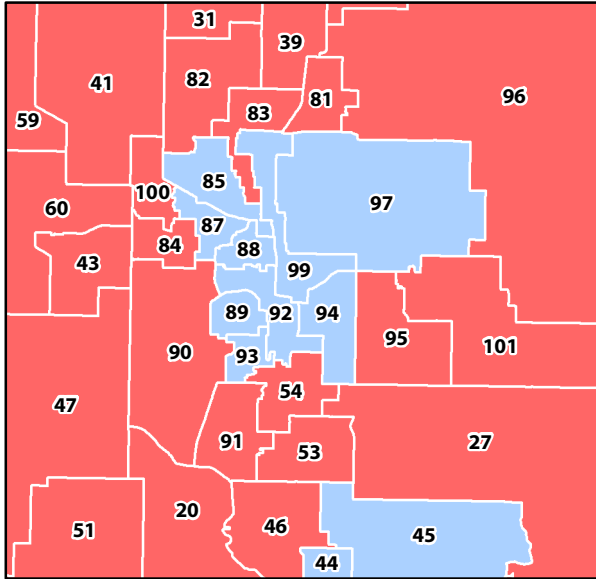

Oklahoma City Metro

Tulsa Metro

State of Oklahoma

House District Boundaries 2011-2021

56th Legislature | 2017-2018

- Republican - 73
- Democrat - 26
- Vacant - 2

56th Legislature | 2017-2018

HD	Representative	City	County	Party	HD	Representative	City	County	Party
1	Johnny Tadlock	Idabel	*LeFlore, McCurtain	D	52	Charles L. Ortega	Altus	*Greer, Harmon, Jackson, *Kiowa	R
2	John R. Bennett	Sallisaw	*Sequoyah	R	53	Mark McBride	Moore	*Cleveland	R
3	Rick West	Heavener	*LeFlore	R	54	Kevin West	Moore	*Cleveland, *Oklahoma	R
4	Matt Meredith	Hulbert	*Cherokee	D	55	Todd Russ	Cordell	*Beckham, *Greer, *Kiowa, Roger Mills, Washita	R
5	Josh West	Grove	*Delaware, *Mayes	R	56	David L. Perryman	Chickasha	*Caddo, *Grady, *Kiowa	D
6	Chuck Hoskin	Vinita	Craig, *Mayes, *Rogers	D	57	Harold Wright	Weatherford	*Beckham, *Blaine, *Caddo, *Canadian, Custer	R
7	Ben Loring	Miami	*Delaware, Ottawa	D	58	Carl Newton	Cherokee	Alfalfa, Major, Woods, *Woodward	R
8	Tom Gann	Inola	*Mayes, *Rogers, *Wagoner	R	59	Mike Sanders	Kingfisher	*Blaine, *Canadian, Dewey, *Kingfisher, *Woodward	R
9	Mark Lepak	Claremore	*Rogers	R	60	Rhonda Baker	Yukon	*Caddo, *Canadian	R
10	Travis Dunlap	Bartlesville	Nowata, *Osage, *Washington	R	61	Casey Murdock	Felt	Beaver, Cimarron, Ellis, Harper, Texas, *Woodward	R
11	Earl Sears	Bartlesville	*Rogers, *Tulsa, *Washington	R	62	John Michael Montgomery	Lawton	*Comanche	R
12	Kevin McDugle	Broken Arrow	*Wagoner	R	63	Jeff Coody	Grandfield	*Comanche, Tillman	R
13	Avery Carl Frix	Muskogee	*McIntosh, *Muskogee	R	64	Rande Worthen	Lawton	*Comanche	R
14	George Faught	Muskogee	*Cherokee, *Muskogee	R	65	Scooter Park	Devol	*Caddo, *Comanche, Cotton, *Grady, *Stephens	R
15	Ed Cannaday	Porum	Haskell, *LeFlore, *McIntosh, *Muskogee, *Pittsburg, *Sequoyah	D	66	Jadine Nollan	Sand Springs	*Osage, *Tulsa	R
16	Scott Fetgatter	Okmulgee	*Muskogee, *Okmulgee, *Tulsa, *Wagoner	R	67	Scott McEachin	Tulsa	*Tulsa	R
17	Brian Renegar	McAlester	Latimer, *LeFlore, *Pittsburg	D	68	Glen Mulready	Tulsa	*Creek, *Tulsa	R
18	Donnie Condit	McAlester	Coal, *Hughes, *McIntosh, *Pittsburg	D	69	Chuck Strohm	Jenks	*Tulsa	R
19	Justin JJ Humphrey	Lane	*Atoka, *Bryan, Choctaw, Pushmataha	R	70	Carol Bush	Tulsa	*Tulsa	R
20	Bobby Cleveland	Norman	*Cleveland, *Garvin, *McClain, *Pottawatomie	R	71	Katie Henke	Tulsa	*Tulsa	R
21	Dustin Roberts	Durant	*Bryan	R	72	Monroe Nichols	Tulsa	*Tulsa	D
22	Charles A. McCall	Atoka	*Atoka, *Garvin, Johnston, *Murray	R	73	Regina Goodwin	Tulsa	*Osage, *Tulsa	D
23	Terry O'Donnell	Tulsa	*Rogers, *Tulsa, *Wagoner	R	74	Dale Derby	Owasso	*Rogers, *Tulsa	R
24	Steve Kouplen	Beggs	*Hughes, Okfuskee, *Okmulgee	D	75	VACANT	Tulsa	*Tulsa	
25	Todd Thomsen	Ada	Pontotoc	R	76	David Brumbaugh	Broken Arrow	*Tulsa	R
26	Dell Kerbs	Shawnee	*Pottawatomie	R	77	Eric Proctor	Tulsa	*Rogers, *Tulsa	D
27	Josh Cockroft	Wanette	*Cleveland, *Pottawatomie	R	78	Meloyde Blancett	Tulsa	*Tulsa	D
28	VACANT	Seminole	*Pottawatomie, Seminole		79	Weldon Watson	Tulsa	*Tulsa	R
29	Kyle Hilbert	Depew	*Creek, *Tulsa	R	80	Mike Ritze	Broken Arrow	*Tulsa, *Wagoner	R
30	Mark Lawson	Sapulpa	*Creek, *Tulsa	R	81	Mike Osburn	Edmond	*Oklahoma	R
31	Jason W. Murphey	Guthrie	*Logan, *Oklahoma	R	82	Kevin Calvey	Oklahoma City	*Oklahoma	R
32	Kevin Wallace	Wellston	Lincoln, *Logan	R	83	Randy McDaniel	Edmond	*Oklahoma	R
33	Greg Babinec	Cushing	*Logan, *Payne	R	84	Tammy West	Bethany	*Oklahoma	R
34	Cory T. Williams	Stillwater	*Payne	D	85	Cyndi Munson	OKC	*Oklahoma	D
35	Dennis Casey	Morrison	*Creek, *Noble, *Osage, Pawnee, *Payne	R	86	William T. (Will) Fourkiller	Stilwell	Adair, *Cherokee, *Delaware	D
36	Sean Roberts	Hominy	*Osage, *Tulsa	R	87	Collin Walke	OKC	*Oklahoma	D
37	Steven E. Vaughan	Ponca City	*Kay, *Osage	R	88	Jason Dunnington	OKC	*Oklahoma	D
38	John Pfeiffer	Orlando	*Garfield, Grant, *Kay, *Logan, *Noble	R	89	Shane Stone	OKC	*Oklahoma	D
39	Ryan Martinez	Edmond	*Oklahoma	R	90	Jon Echols	OKC	*Cleveland, *Oklahoma	R
40	Chad Caldwell	Enid	*Garfield	R	91	Chris Kannady	OKC	*Cleveland	R
41	John Enns	Enid	*Canadian, *Garfield, *Kingfisher, *Oklahoma	R	92	Forrest Bennett	OKC	*Oklahoma	D
42	Tim Downing	Purcell	*Garvin, *McClain	R	93	Mickey Dollens	OKC	*Oklahoma	D
43	John Paul Jordan	Yukon	*Canadian	R	94	Scott Inman	OKC	*Oklahoma	D
44	Emily Virgin	Norman	*Cleveland	D	95	Roger Ford	Oklahoma City	*Oklahoma	R
45	Claudia Griffith	Norman	*Cleveland	D	96	Lewis H. Moore	Arcadia	*Oklahoma	R
46	Scott Martin	Norman	*Cleveland	R	97	Jason Lowe	OKC	*Oklahoma	D
47	Leslie Osborn	Mustang	*Canadian, *Grady	R	98	Michael Rogers	Broken Arrow	*Tulsa, *Wagoner	R
48	Pat Ownbey	Ardmore	*Carter, *Garvin, *Murray	R	99	George Young	OKC	*Oklahoma	D
49	Tommy C. Hardin	Madill	*Carter, Love, Marshall	R	100	Elise Hall	OKC	*Oklahoma	R
50	Marcus McEntire	Duncan	Jefferson, *Stephens	R	101	Tess Teague	Choctaw	*Oklahoma	R
51	Scott R. Biggs	Chickasha	*Grady, *McClain, *Stephens	R					