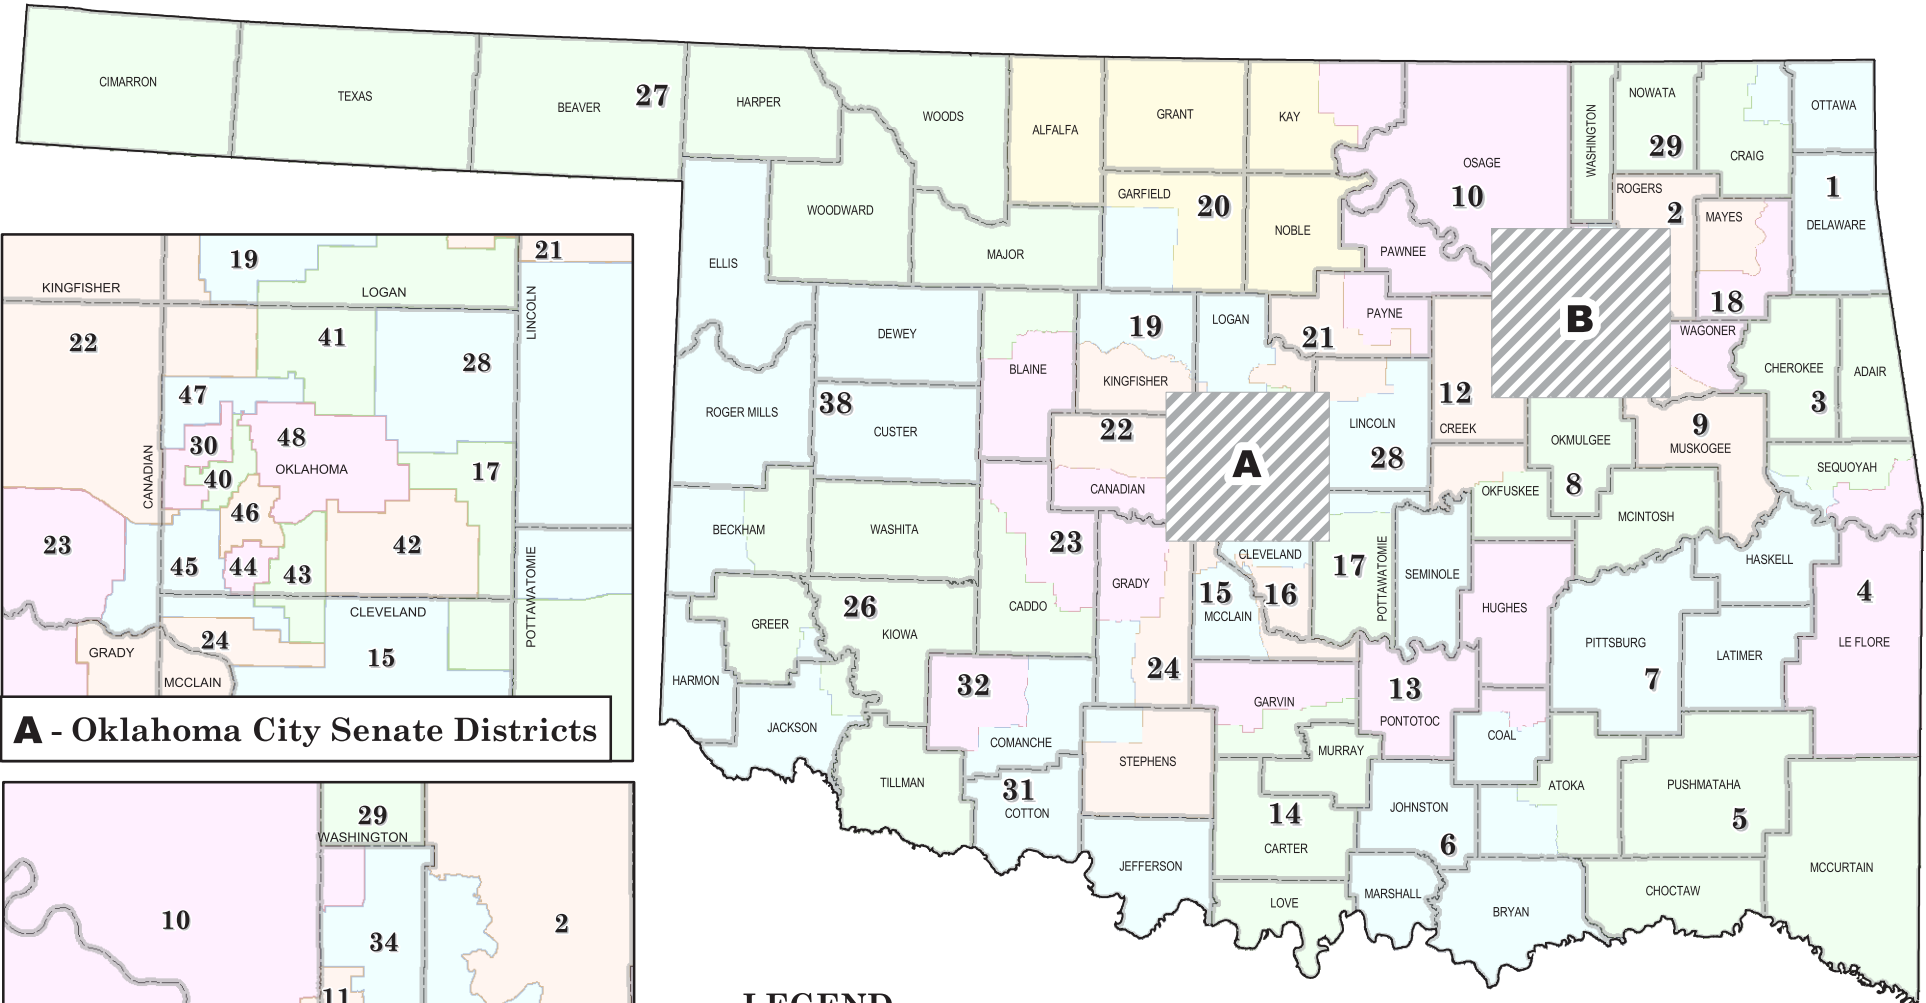

OKLAHOMA SENATE DISTRICTS

2002 - 2010 ELECTIONS

A - Oklahoma City Senate Districts

B - Tulsa Senate Districts

LEGEND

-  Detailed Inset Maps
-  Counties

District Senator	District Senator
1 Charles Wyrick	25 Mike Mazzei
2 Sean Burrage	26 Tom Ivester
3 Jim Wilson	27 Bryce Marlatt
4 Mark Allen	28 Harry Coates
5 Jerry Ellis	29 John Ford
6 Josh Brecheen	30 David Holt
7 Richard Lerblance	31 Don Barrington
8 Roger Ballenger	32 Randy Bass
9 Earl Garrison	33 Tom Adelson
10 Eddie Fields	34 Rick Brinkley
11 Judy Eason McIntyre	35 Gary Stanislawski
12 Brian Bingman	36 Bill Brown
13 Susan Paddack	37 Dan Newberry
14 Frank Simpson	38 Mike Schulz
15 Jonathan Nichols	39 Brian Crain
16 John Sparks	40 Cliff Branan
17 Charlie Laster	41 Clark Jolley
18 Kim David	42 Cliff Aldridge
19 Patrick Anderson	43 Jim Reynolds
20 David Myers	44 Ralph Shortey
21 Jim Halligan	45 Steve Russell
22 Rob Johnson	46 Andrew Rice
23 Ron Justice	47 Greg Treat
24 Anthony Sykes	48 Constance Johnson